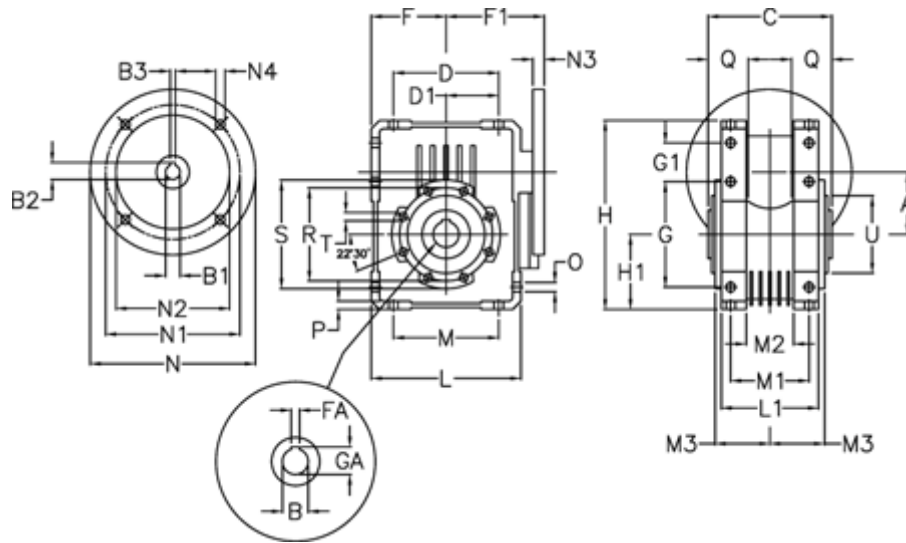

Article number: 392211003074516

Description: Worm Gear with Torque Limiter
W110 L1-U-30-P112 B5

Measures

A = 110.1	F = 125	L = 250	N2 = 180	T = M12x19
B = 42	F1 = 151	L1 = 143	N3 = 13	U = 130
B1 E7 = 28	FA = 12	M = 184	N4 = 13	
B2 = 31.3	G = 184	M1 = 115	O = 14	
B3 H9 = 8	G1 = 58	M2 = 69	P = 14	
C = 155	GA = 45.3	M3 = 73	Q = 45	
D = 174	H = 308	N = 250	R = 165	
D1 = 82	H1 = 125	N1 = 215	S = 200	